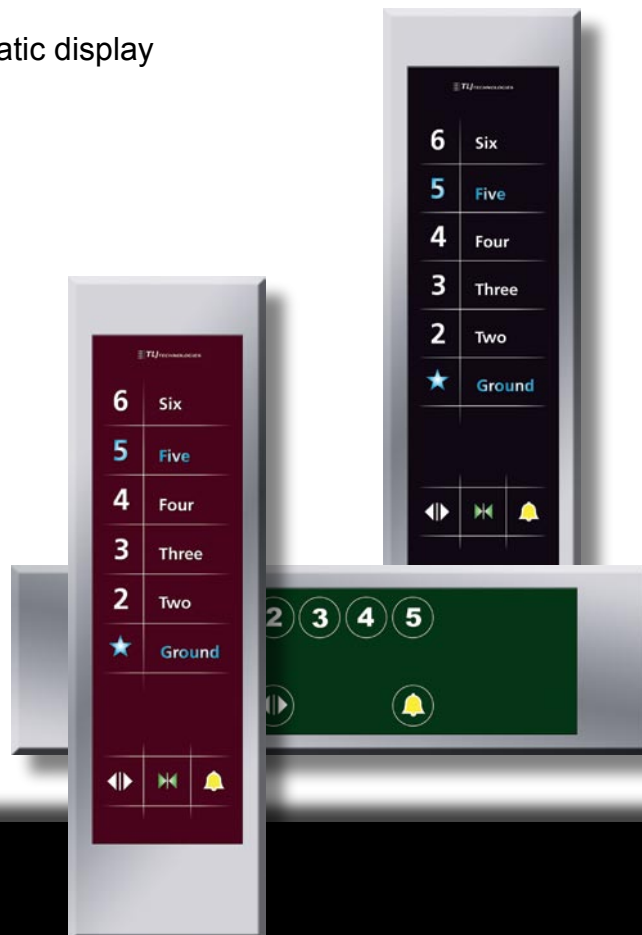

COMMANDER™ T1

TOUCH OPERATING PANEL

- Modular touch-enabled car operating panel
- Bespoke design to aesthetically complement car interior
- Available in two heights: up to 21 stops and up to 42 stops
- Can be mounted either vertically or horizontally
- Ideal for low spec large quantity installations
- Customised colour, naming, layout and branding
- Limited configurability around fixed hardware
- Not reconfigurable in-service
- Static display

COMMANDER™ T1

TOUCH OPERATING PANEL

GENERAL SPECIFICATIONS:

Dimension (height x width x depth) (mm)	T1: 464 x 146 x 47.8	T1-42: 727 x 146 x 47.8
Screen viewing size (mm)	T1: 119 x 399	T1-42: 119 x 665

ELECTRICAL SPECIFICATIONS: